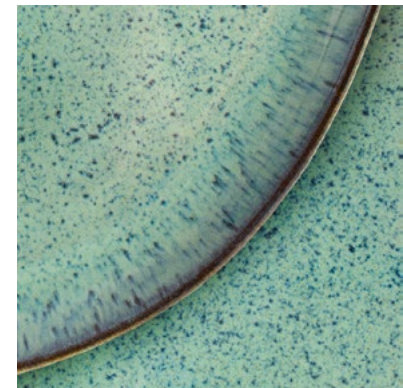

TAÇA ALTA 16
HIGH BOWL 16
REF.: 130-778 | 5600829780159
PACK: 6

S/2 COPOS DE EXPRESSO 100ML
S/2 ESPRESSO CUPS 100ML
REF.: 131-173 | 5600829789039
PACK: 6